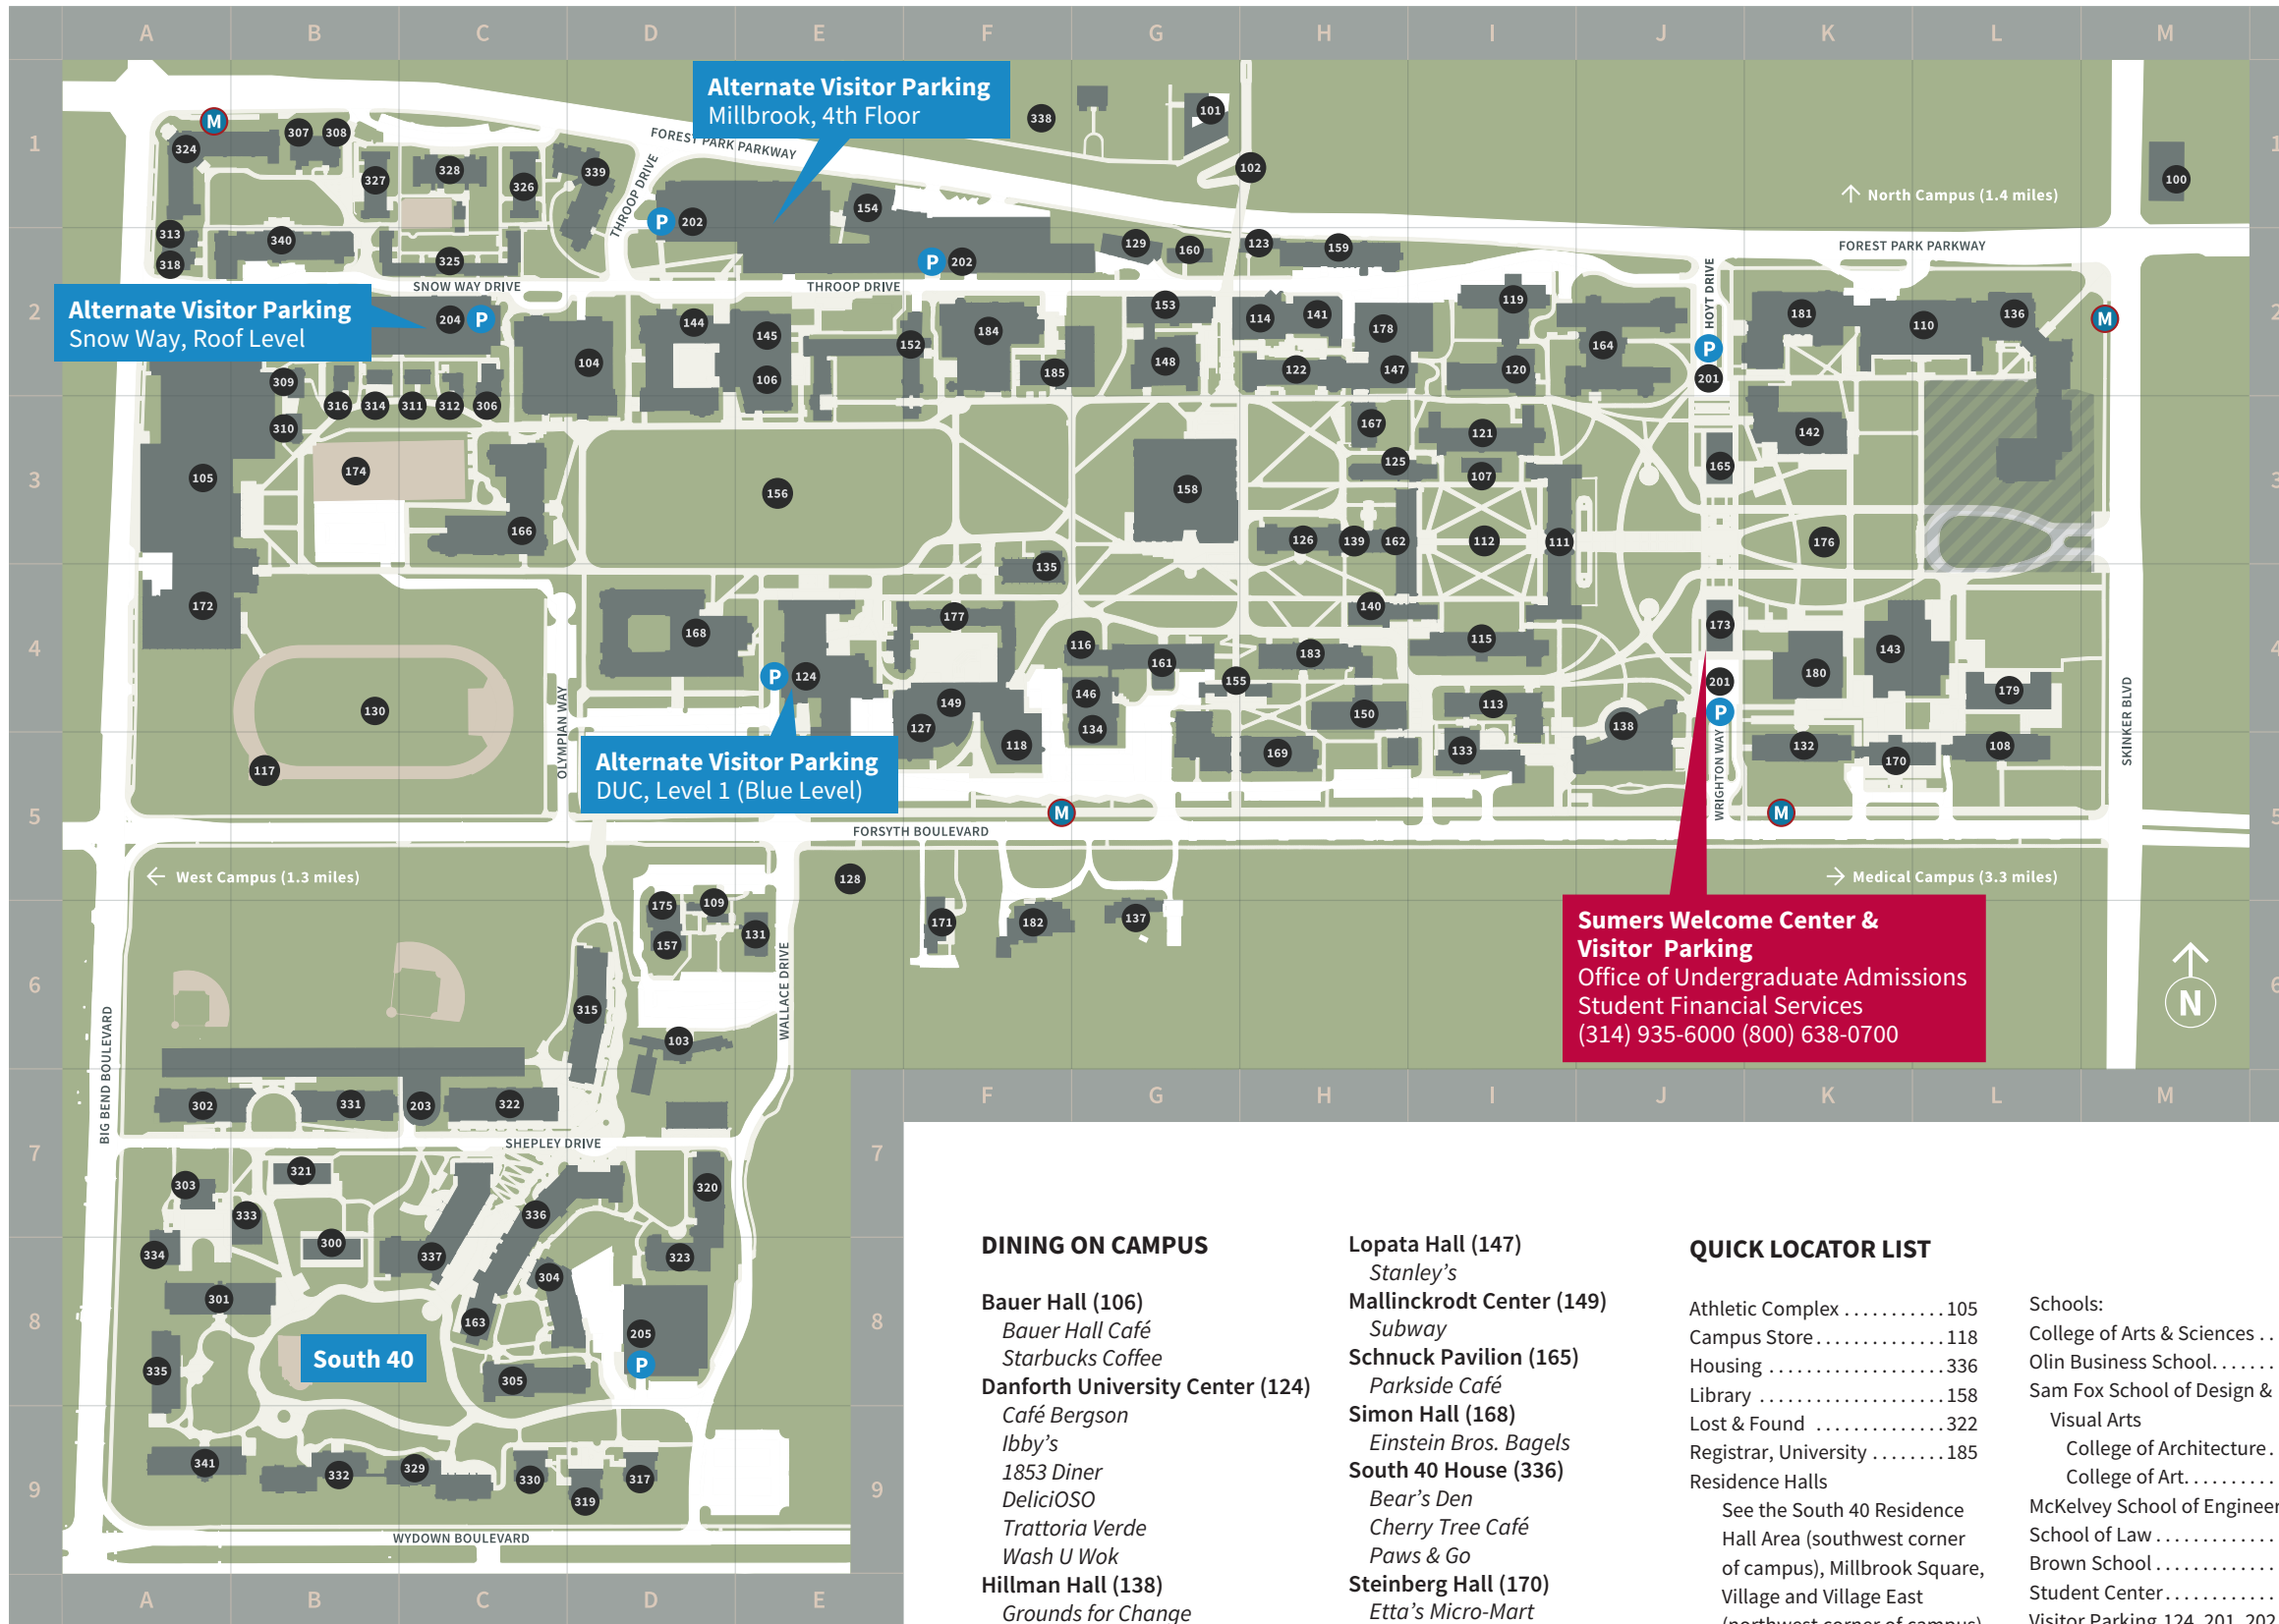

Available for iOS and Android.

- 100 276 N. Skinker M1
- 101 Academy Building G1
- 102 Ackert Walkway H1
- 103 Alumni House D6
- 104 Anheuser-Busch Hall D2
- 105 Athletic Complex A3
- 106 Bauer Hall E2
- 107 Beaumont Pavilion I3
- 108 Bixby Hall L5
- 109 Blewett Hall D6
- 110 Brauer Hall L2
- 111 Brookings Hall I3
- 112 Brookings Quadrangle I3
- 113 Brown Hall I4
- 114 Bryan Hall H2
- 115 Busch Hall I4
- 116 Busch Laboratory G4
- 117 Bushyhead Track B5
- 118 Campus Store F5
- 119 Compton Hall I2
- 120 Crow Hall I2
- 121 Cupples I Hall I3
- 122 Cupples II Hall H2
- 123 Cyclotron Building H2
- 124 Danforth University Center E4
- 125 Duncker Hall H3
- 126 Eads Hall H3
- 127 Edison Theatre F4
- 128 Elizabeth Danforth Butterfly Garden E5
- 129 Environmental Health and Safety Facility G2
- 130 Francis Field B4
- 131 Gaylord Music Library E6
- 132 Givens Hall K5
- 133 Goldfarb Hall I5
- 134 Goldfarb Plant Growth Facility G4
- 135 Graham Chapel F4
- 136 Green Hall L2
- 137 Harbison House G6
- 138 Hillman Hall J4
- 139 Holmes Lounge H3
- 140 January Hall H4
- 141 Jolley Hall H2
- 142 Jubel Hall K3
- 143 Kemper Art Museum K4
- 144 Knight Executive Education and Conference Center D2
- 145 Knight Hall E2
- 146 Life Sciences Building G4
- 147 Lopata Hall H2
- 148 Louderman Hall G2
- 149 Mallinckrodt Center F4
- 150 McDonnell Hall H4
- 152 McMillan Hall F2
- 153 McMillen Laboratory G2
- 154 Millbrook Building E1
- 155 Monsanto Laboratory G4
- 156 Mudd Field E3
- 157 Music Classroom Building D6
- 158 Olin Library G3
- 159 Power Plant H2
- 160 Radiochemistry Building G2
- 161 Rebstock Hall G4
- 162 Ridgley Hall H3
- 163 Risa Commons C8
- 164 Rudolph Hall J2
- 165 Schnuck Pavilion J3
- 166 Seigle Hall C3
- 167 Sever Hall H3
- 168 Simon Hall D4
- 169 Somers Family Hall H5
- 170 Steinberg Hall K5
- 171 Stix House F6
- 172 Sumers Recreation Center A4
- 173 Sumers Welcome Center J4
- 174 Tao Tennis Center B3
- 175 Tietjens Hall Music Studio D6
- 176 Tisch Park K3
- 177 Umrath Hall F4
- 178 Urbauer Hall H2
- 179 Walker Hall L4
- 180 Weil Hall K4
- 181 Whitaker Hall K2
- 182 Whittemore House F6
- 183 Wilson Hall H4
- 184 Wrighton Hall F2
- 185 Women's Building F2

PARKING

- 124 Danforth University Center Garage E4
- 201 East End Garage J2 & J4
- 202 Millbrook Garage D1 & F2
- 203 Shepley Drive Garage C7
- 204 Snow Way Garage C2
- 205 Wallace Drive Garage D8

RESIDENTIAL

- 300 Beaumont House B8
- 301 Danforth House A8
- 302 Dardick House A7
- 303 Dauten House A7
- 304 Eliot B House C8
- 305 Eliot House C8
- **FRATERNITIES**
- 306 Alpha Delta Phi C3
- 307 Alpha Epsilon Pi B1
- 308 Beta Theta Pi B1
- 309 Kappa Sigma B2
- 310 Sigma Alpha Epsilon B3
- 311 Sigma Chi C3
- 312 Sigma Nu C3
- 313 Tau Kappa Epsilon A2
- 314 Theta Xi B3