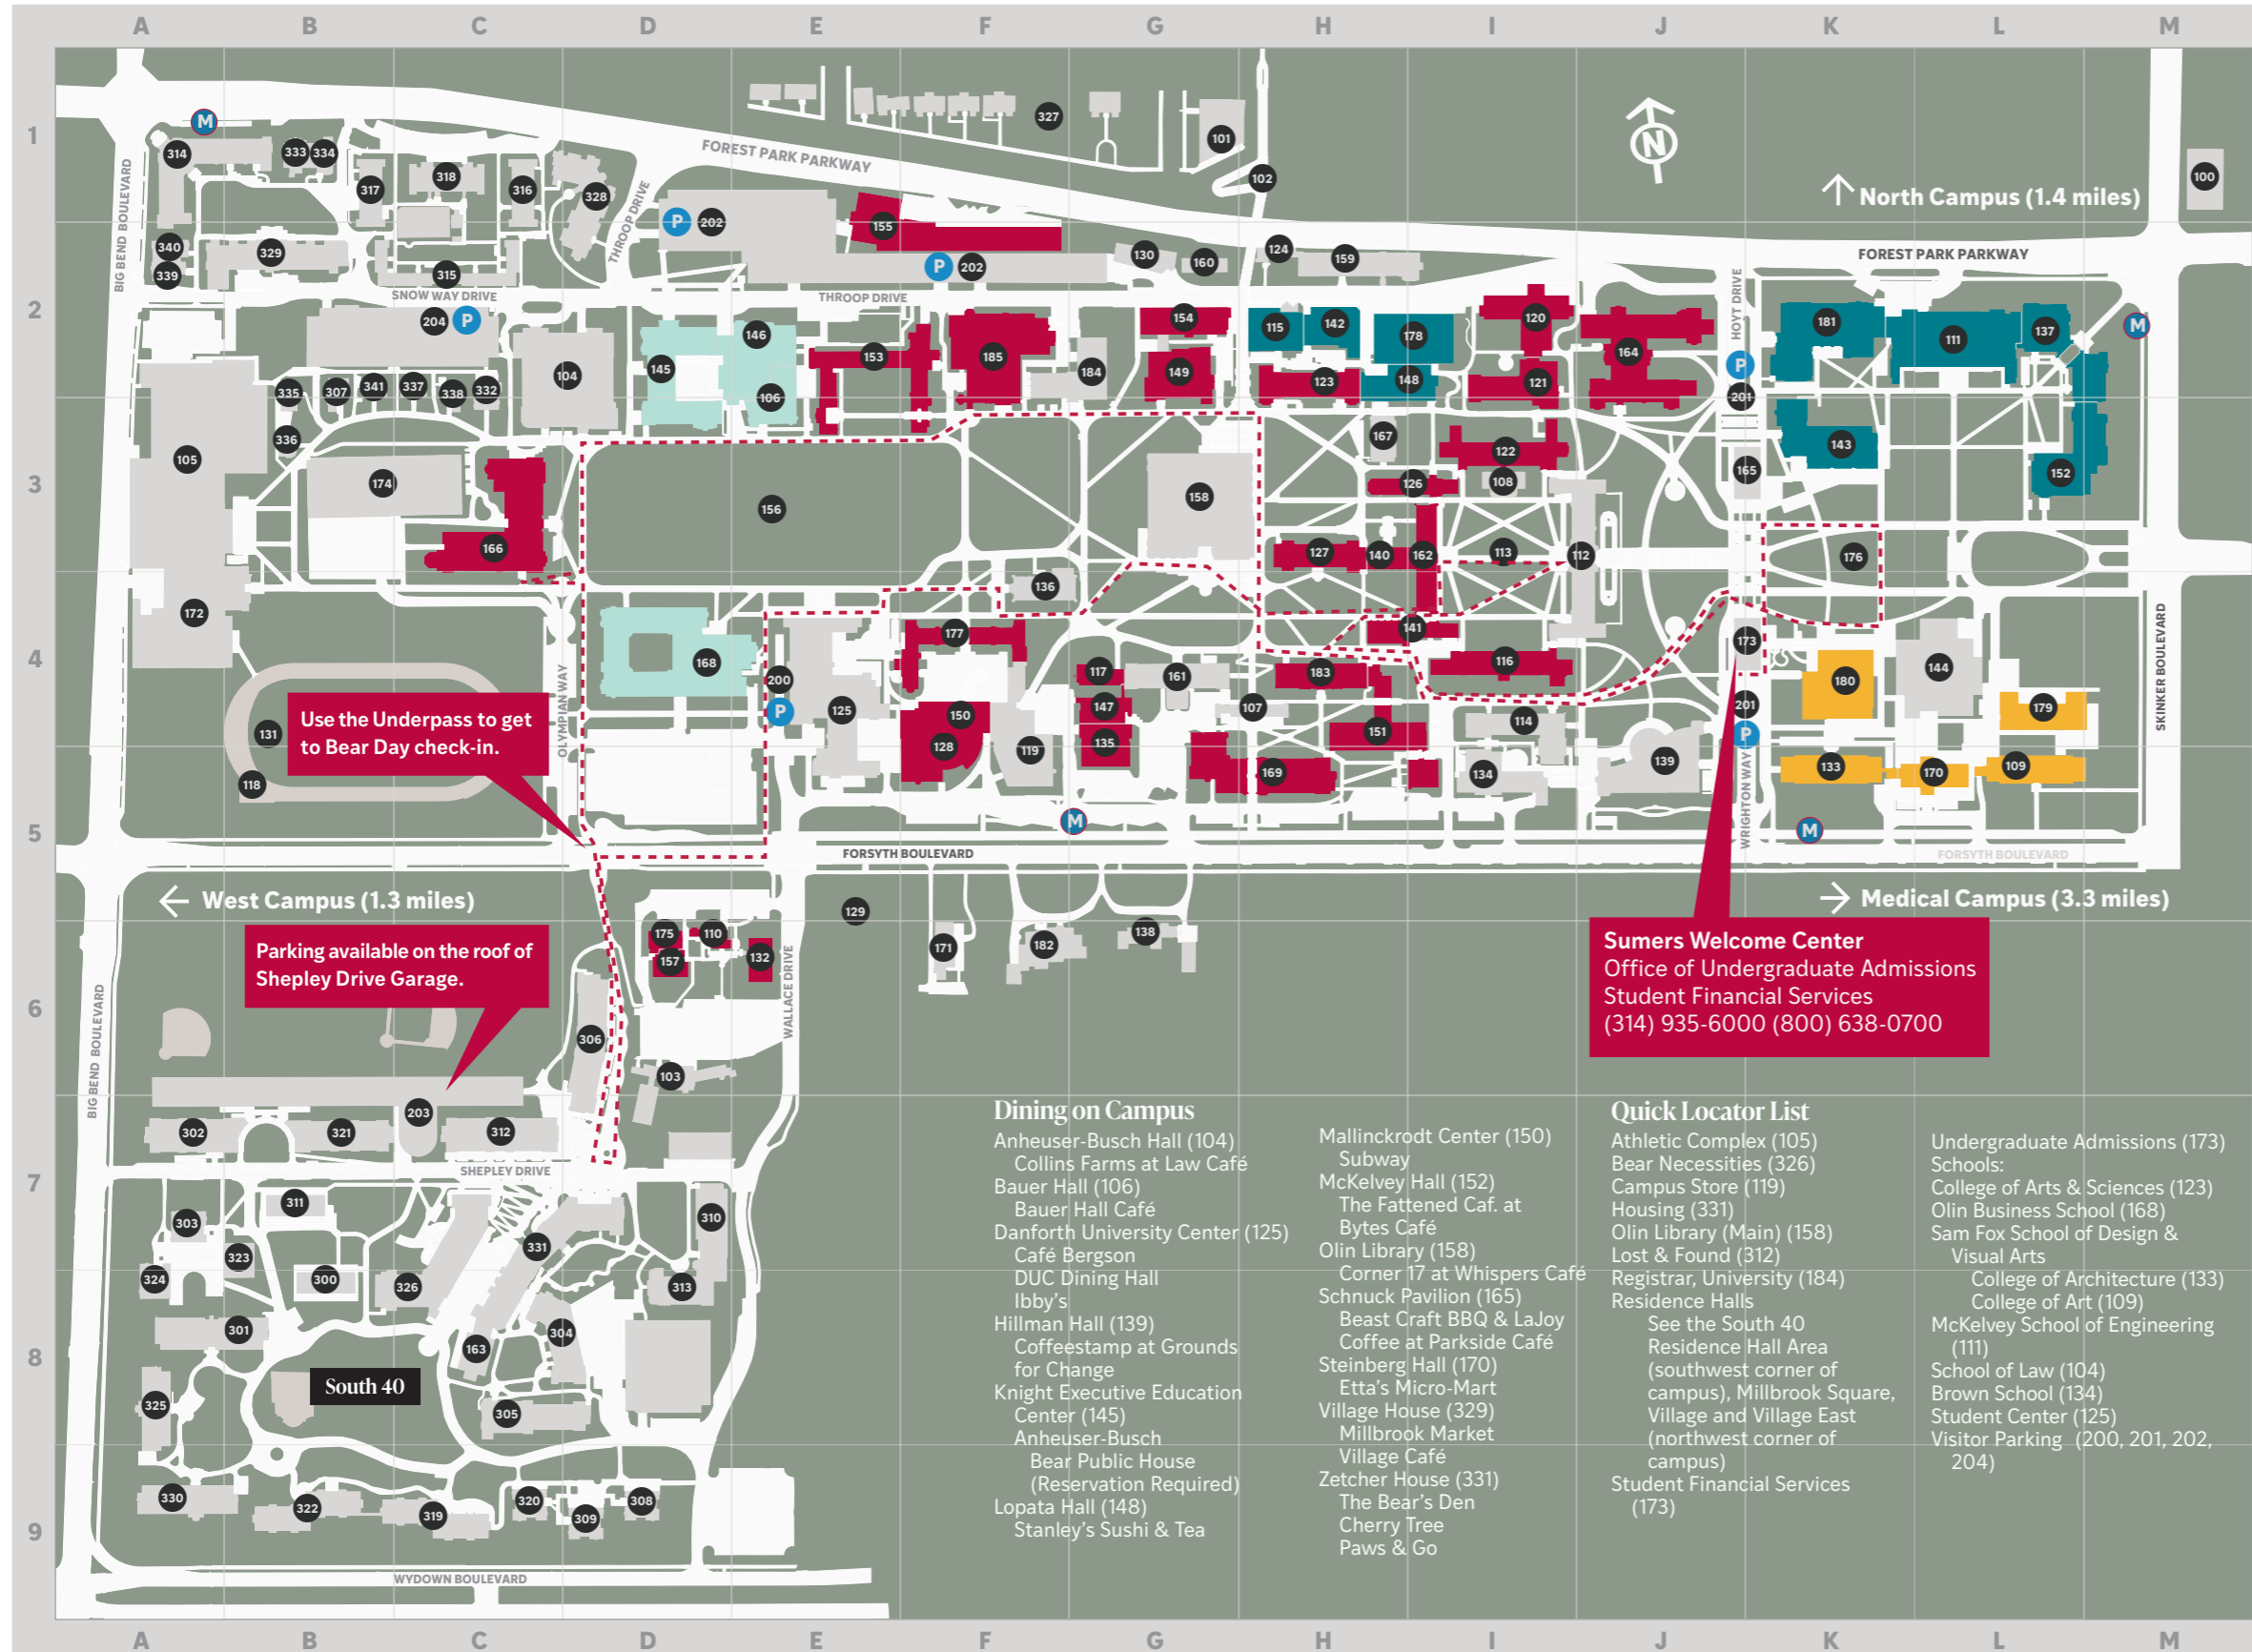

WashU Visits
A free app to explore campus through a self-guided tour.
For a fully accessible route, please follow path marked below.

Available for iOS and Android.

WashU Danforth Campus

- 100 276 N. Skinker M1
- 101 Academy Building G1
- 102 Ackert Walkway H1
- 103 Alumni House D6
- 104 Anheuser-Busch Hall D2
- 105 Athletic Complex A3
- 106 Bauer Hall E2
- 107 Bayer Laboratory G4
- 108 Beaumont Pavilion I3
- 109 Bixby Hall L5
- 110 Blewett Hall D6
- 111 Brauer Hall L2
- 112 Brookings Hall I3
- 113 Brookings Quadrangle I3
- 114 Brown Hall I4
- 115 Bryan Hall H2
- 116 Busch Hall I4
- 117 Busch Laboratory G4
- 118 Bushyhead Track B5
- 119 Campus Store F5
- 120 Compton Hall I2
- 121 Crow Hall I2
- 122 Cupples I Hall I3
- 123 Cupples II Hall H2
- 124 Cyclotron Building H2
- 125 Danforth University Center E4
- 126 Duncker Hall H3
- 127 Eads Hall H3
- 128 Edison Theatre F4
- 129 Elizabeth Danforth Butterfly Garden E5
- 130 Environmental Health and Safety Facility G2
- 131 Francis Olympic Field B4
- 132 Gaylord Music Library E6
- 133 Givens Hall K5
- 134 Goldfarb Hall I5
- 135 Goldfarb Plant Growth Facility G4
- 136 Graham Chapel F4
- 137 Green Hall L2
- 138 Harbison House G6
- 139 Hillman Hall J5
- 140 Holmes Lounge H3
- 141 January Hall H4
- 142 Jolley Hall H2
- 143 Jubel Hall K3
- 144 Kemper Art Museum L4
- 145 Knight Executive Education and Conference Center D2
- 146 Knight Hall E2
- 147 Life Sciences Building G4
- 148 Lopata Hall H2
- 149 Louderman Hall G2
- 150 Mallinckrodt Center F4
- 151 McDonnell Hall H4
- 152 McKelvey Hall L3
- 153 McMillan Hall F2
- 154 McMillen Laboratory G2
- 155 Millbrook Building E2
- 156 Mudd Field E3
- 157 Music Classroom Building D6
- 158 Olin Library G3
- 159 Power Plant H2
- 160 Radiochemistry Building G2
- 161 Rebstock Hall G4
- 162 Ridgley Hall I3
- 163 Risa Commons C8
- 164 Rudolph Hall J2
- 165 Schnuck Pavilion J3
- 166 Seigle Hall C3
- 167 Sever Hall H3
- 168 Simon Hall D4
- 169 Somers Family Hall H5
- 170 Steinberg Hall K5
- 171 Stix House F6
- 172 Summers Recreation Center A4
- 173 Sumers Welcome Center J4
- 174 Tao Tennis Center B3
- 175 Tietjens Hall Music Studio D6
- 176 Tisch Park K3
- 177 Umrath Hall F4
- 178 Urbauer Hall I2
- 179 Walker Hall L4
- 180 Weil Hall K4
- 181 Whitaker Hall K2
- 182 Whittemore House F6
- 183 Wilson Hall H4
- 184 Women's Building G2
- 185 Wrighton Hall F2