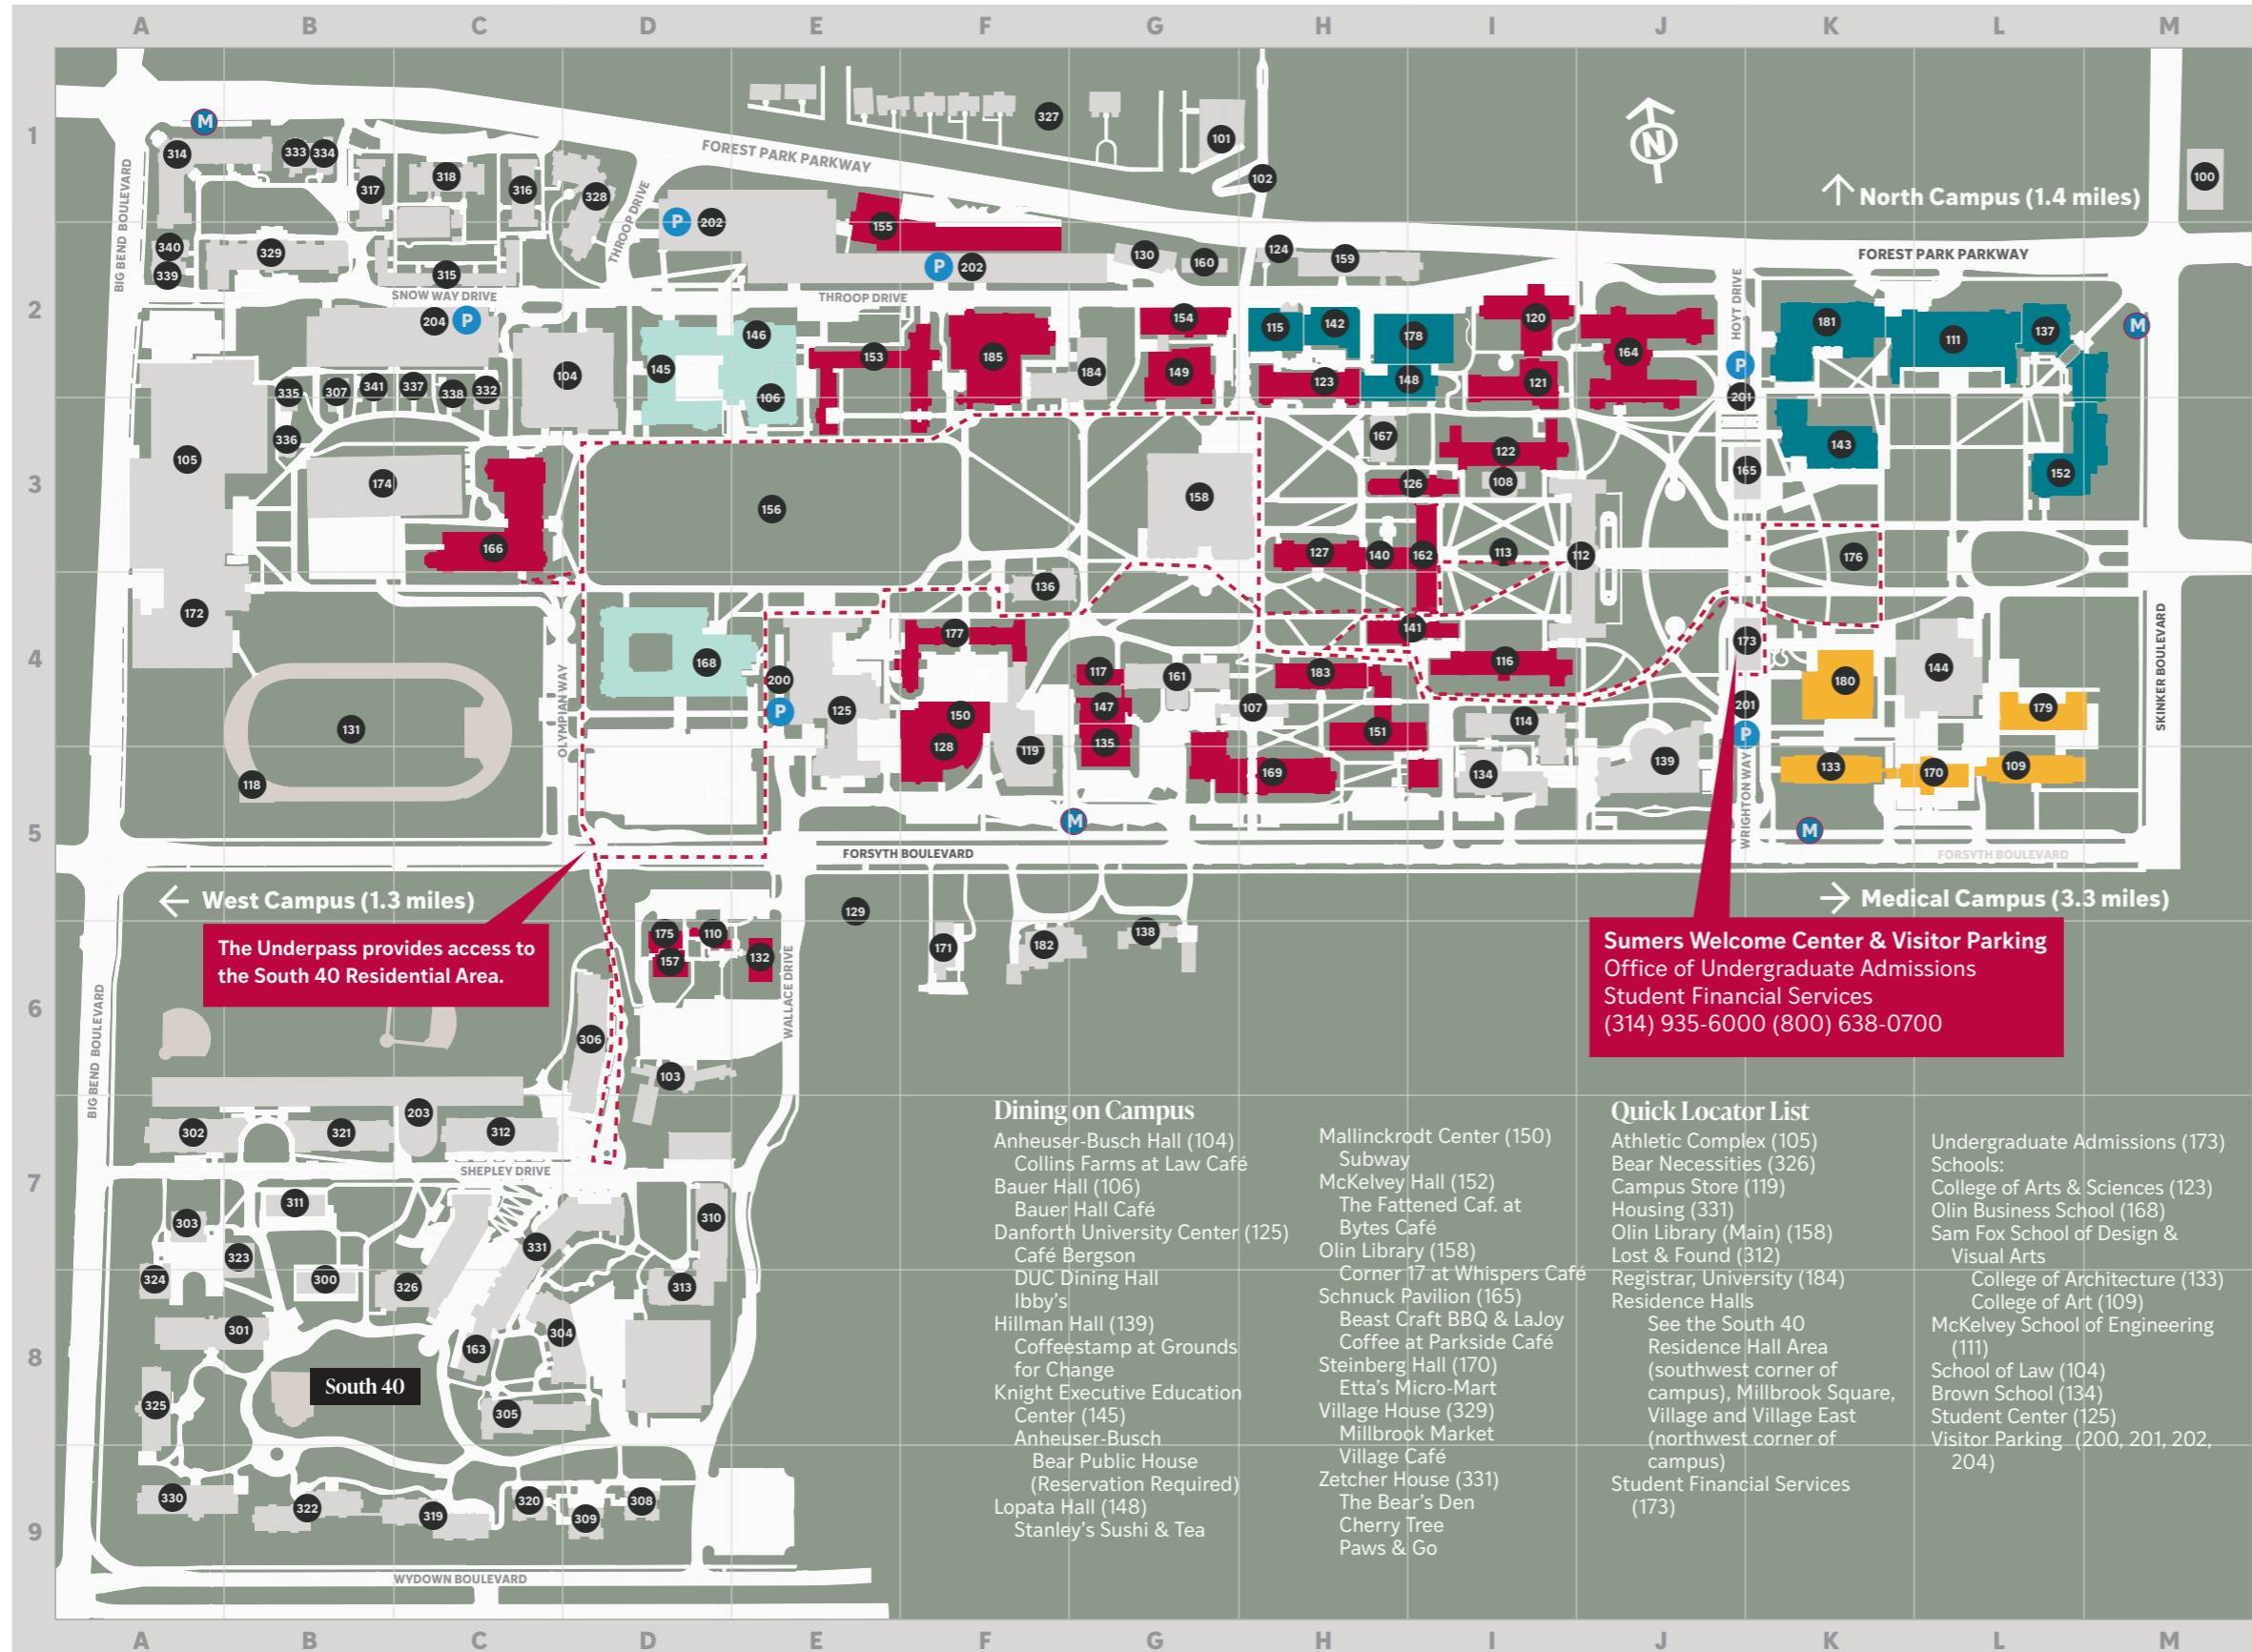

WashU Visits

A free app to explore campus through a self-guided tour. For a fully accessible route, please follow path marked below.

Available for iOS and Android.

WashU Danforth Campus

- 100 276 N. Skinker M1
- 101 Academy Building G1
- 102 Ackert Walkway H1
- 103 Alumni House D6
- 104 Anheuser-Busch Hall D2
- 105 Athletic Complex A3
- 106 Bauer Hall E2
- 107 Bayer Laboratory G4
- 108 Beaumont Pavilion I3
- 109 Bixby Hall L5
- 110 Blewett Hall D6
- 111 Brauer Hall L2
- 112 Brookings Hall I3
- 113 Brookings Quadrangle I3
- 114 Brown Hall I4
- 115 Bryan Hall H2
- 116 Busch Hall I4
- 117 Busch Laboratory G4
- 118 Bushyhead Track B5
- 119 Campus Store F5
- 120 Compton Hall I2
- 121 Crow Hall I2
- 122 Cupples I Hall I3
- 123 Cupples II Hall H2
- 124 Cyclotron Building H2
- 125 Danforth University Center E4
- 126 Duncker Hall H3
- 127 Eads Hall H3
- 128 Edison Theatre F4
- 129 Elizabeth Danforth Butterfly Garden E5
- 130 Environmental Health and Safety Facility G2
- 131 Francis Olympic Field B4
- 132 Gaylord Music Library E6
- 133 Givens Hall K5
- 134 Goldfarb Hall I5
- 135 Goldfarb Plant Growth Facility G4
- 136 Graham Chapel F4
- 137 Green Hall L2
- 138 Harbison House G6
- 139 Hillman Hall J5
- 140 Holmes Lounge H3
- 141 January Hall H4
- 142 Jolley Hall H2
- 143 Jubel Hall K3
- 144 Kemper Art Museum L4
- 145 Knight Executive Education and Conference Center D2
- 146 Knight Hall E2
- 147 Life Sciences Building G4
- 148 Lopata Hall H2
- 149 Louderman Hall G2
- 150 Mallinckrodt Center F4
- 151 McDonnell Hall H4
- 152 McKelvey Hall L3
- 153 McMillan Hall F2
- 154 McMillen Laboratory G2
- 155 Millbrook Building E2
- 156 Mudd Field E3
- 157 Music Classroom Building D6
- 158 Olin Library G3
- 159 Power Plant H2
- 160 Radiochemistry Building G2
- 161 Rebstock Hall G4
- 162 Ridgley Hall I3
- 163 Risa Commons C8
- 164 Rudolph Hall J2
- 165 Schnuck Pavilion J3
- 166 Seigle Hall C3
- 167 Sever Hall H3
- 168 Simon Hall D4
- 169 Somers Family Hall H5
- 170 Steinberg Hall K5
- 171 Stix House F6
- 172 Summers Recreation Center A4
- 173 Sumers Welcome Center J4
- 174 Tao Tennis Center B3
- 175 Tietjens Hall Music Studio D6
- 176 Tisch Park K3
- 177 Umrath Hall F4
- 178 Urbauer Hall I2
- 179 Walker Hall L4
- 180 Weil Hall K4
- 181 Whitaker Hall K2
- 182 Whittemore House F6
- 183 Wilson Hall H4
- 184 Women's Building G2
- 185 Wrighton Hall F2